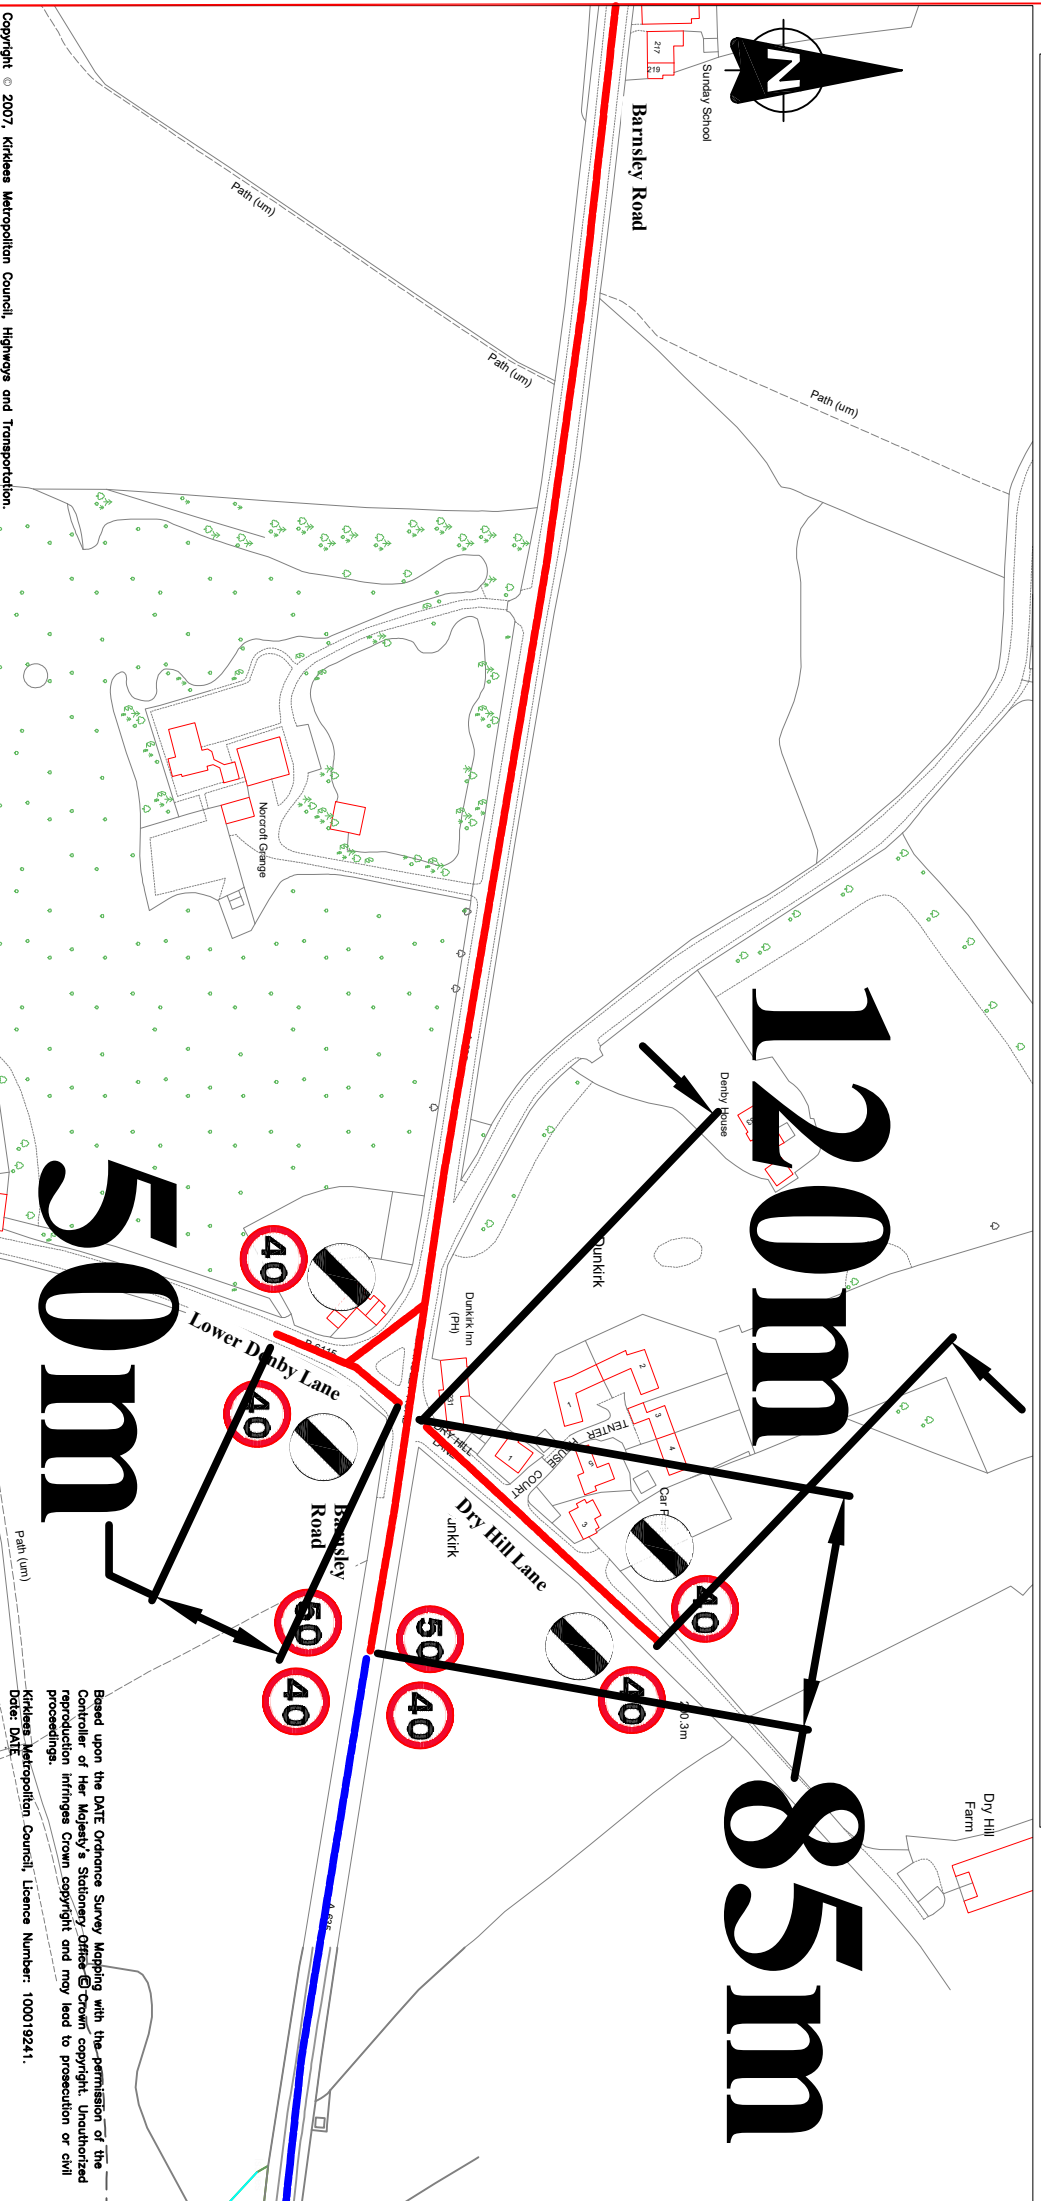

New 40mph speed limit

Remaining 50mph speed limit within Kirklees

Based upon the DATE Ordnance Survey Mapping with the permission of the Controller of Her Majesty's Stationery Office © Crown copyright. Unauthorized reproduction infringes Crown copyright and may lead to prosecution or civil proceedings.
 Date: DATE
 Kirklees Metropolitan Council, Licence Number: 100019241.

Highways & Transportation
 Flint Street, Fartown
 Huddersfield, HD1 6LG

Project		Speed Limit Change Part 3	
Title		A635 Barnsley Rd, Denby Dale	
Scale	NTS		
Drawn	KM	Checked	CHECKED
Section	SECT	Date	07/06/22
Drawing No.	TF/18/200/298C		
CADNO			